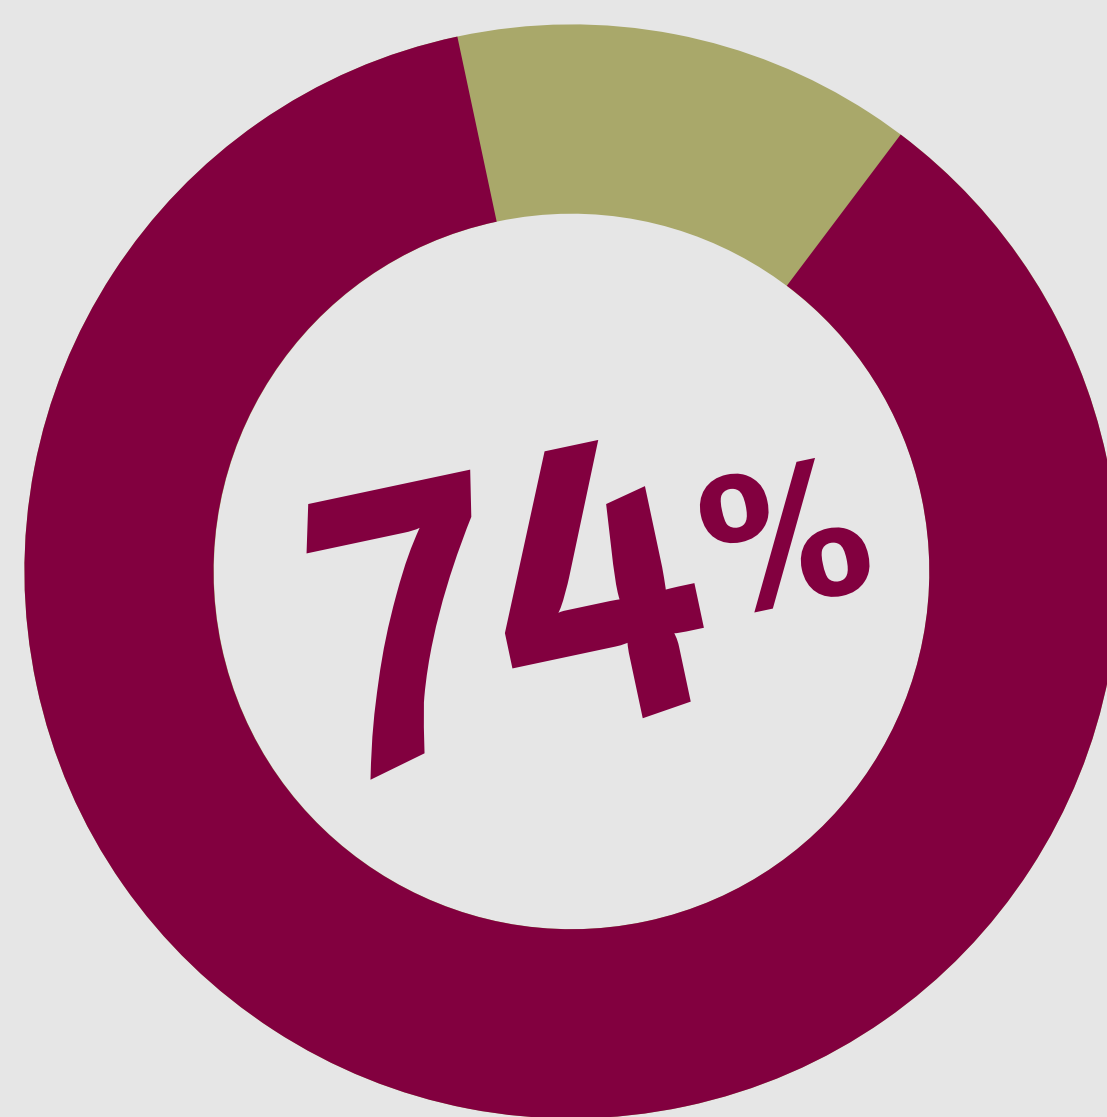

WE SPECIALISE IN DESIGNING RESPONSIVE WEB SOLUTIONS

RESPONSIVE WEB DESIGN REFERS TO A WEBSITE DESIGNED TO ADAPT TO WHATEVER **DEVICE** A VISITOR IS USING

INTERNET USAGE - MOBILES VS. DESKTOPS

70%

70% OF MOBILE SEARCHES LEAD TO ONLINE ACTION WITHIN 1 HOUR!

INCREASED SALES HAVE BEEN REPORTED!

An increase in sales has been reported by **62%** of companies that design their website for mobile, and **64%** that design their website for tablets.

74% OF USERS SAY THAT IF A SITE WORKS WELL ON THEIR PHONE, THEY'RE MORE LIKELY TO VISIT IT AGAIN.