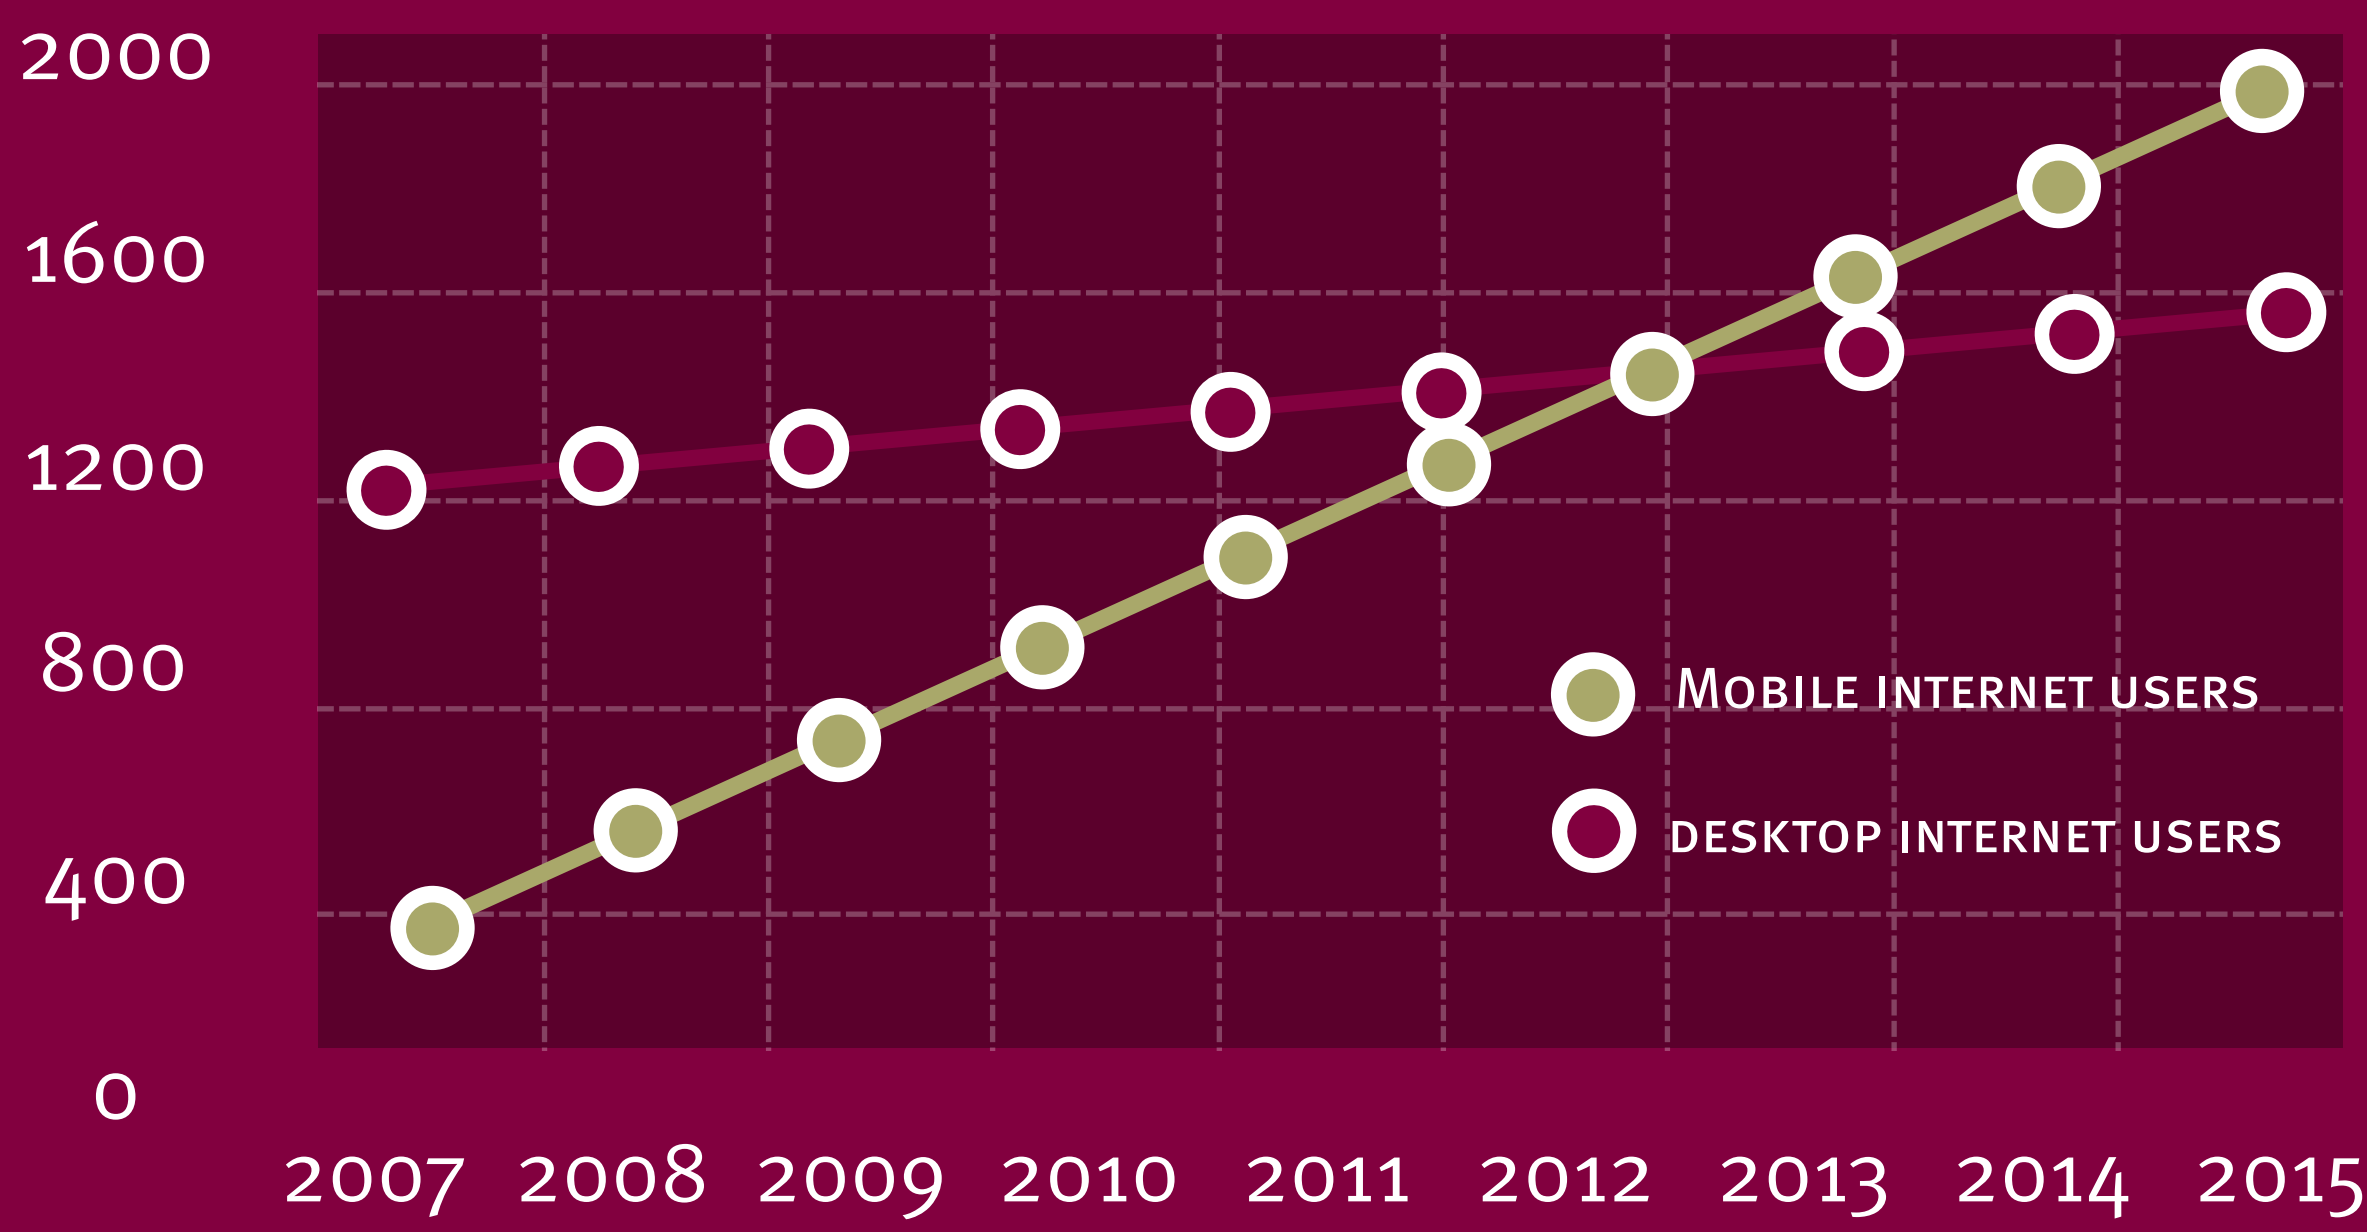

WE SPECIALISE IN DESIGNING RESPONSIVE WEB SOLUTIONS

RESPONSIVE WEB DESIGN REFERS TO A WEBSITE DESIGNED TO ADAPT TO WHATEVER **DEVICE** A VISITOR IS USING

INTERNET USAGE - MOBILES VS. DESKTOPS

70%

70% OF MOBILE SEARCHES LEAD TO ONLINE ACTION WITHIN 1 HOUR!

INCREASED SALES HAVE BEEN REPORTED!

An increase in sales has been reported by **62%** of companies that design their website for mobile, and **64%** that design their website for tablets.

74% OF USERS SAY THAT IF A SITE WORKS WELL ON THEIR PHONE, THEY'RE MORE LIKELY TO VISIT IT AGAIN.